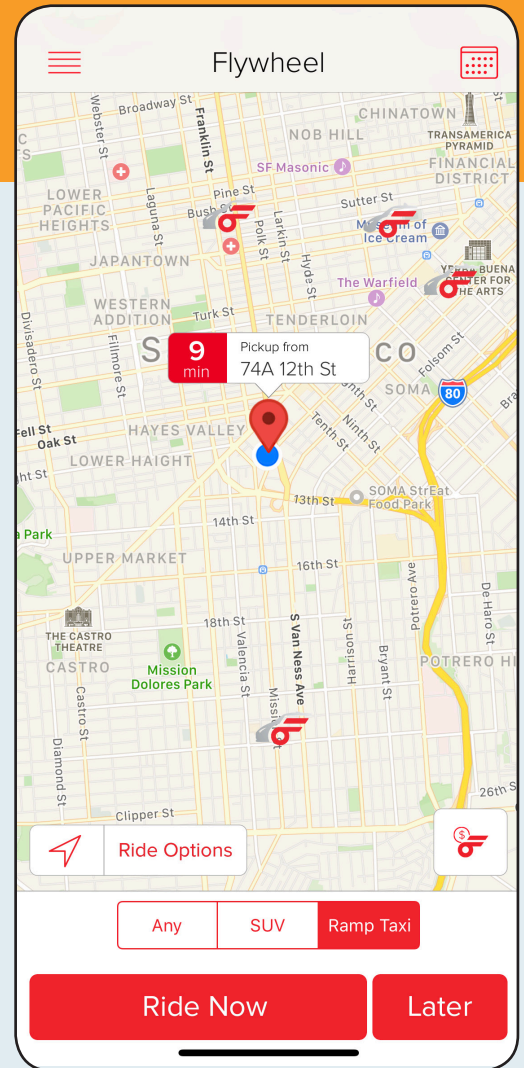

Ready to Ride Now?

Instantly Hail a Taxi on a Smart Phone or Tablet

An Option for SF Paratransit Taxi Users

Flywheel-The Taxi App works with many local taxi companies, so it's easy to hail a nearby taxi when you need one.

Choose the type of taxi you want.

Select **1** an accessible Ramp Taxi that accommodates a wheelchair or **2** any nearby taxi or SUV.

You can monitor your trip.

Your screen shows where your taxi is and when it will arrive.

It's free.

The app is free to download. Plus, you are never charged service fees when you pay your fare with your SF Paratransit Taxi Debit Card. To pay, hand your card to the driver at the end of your trip, just as you usually do.